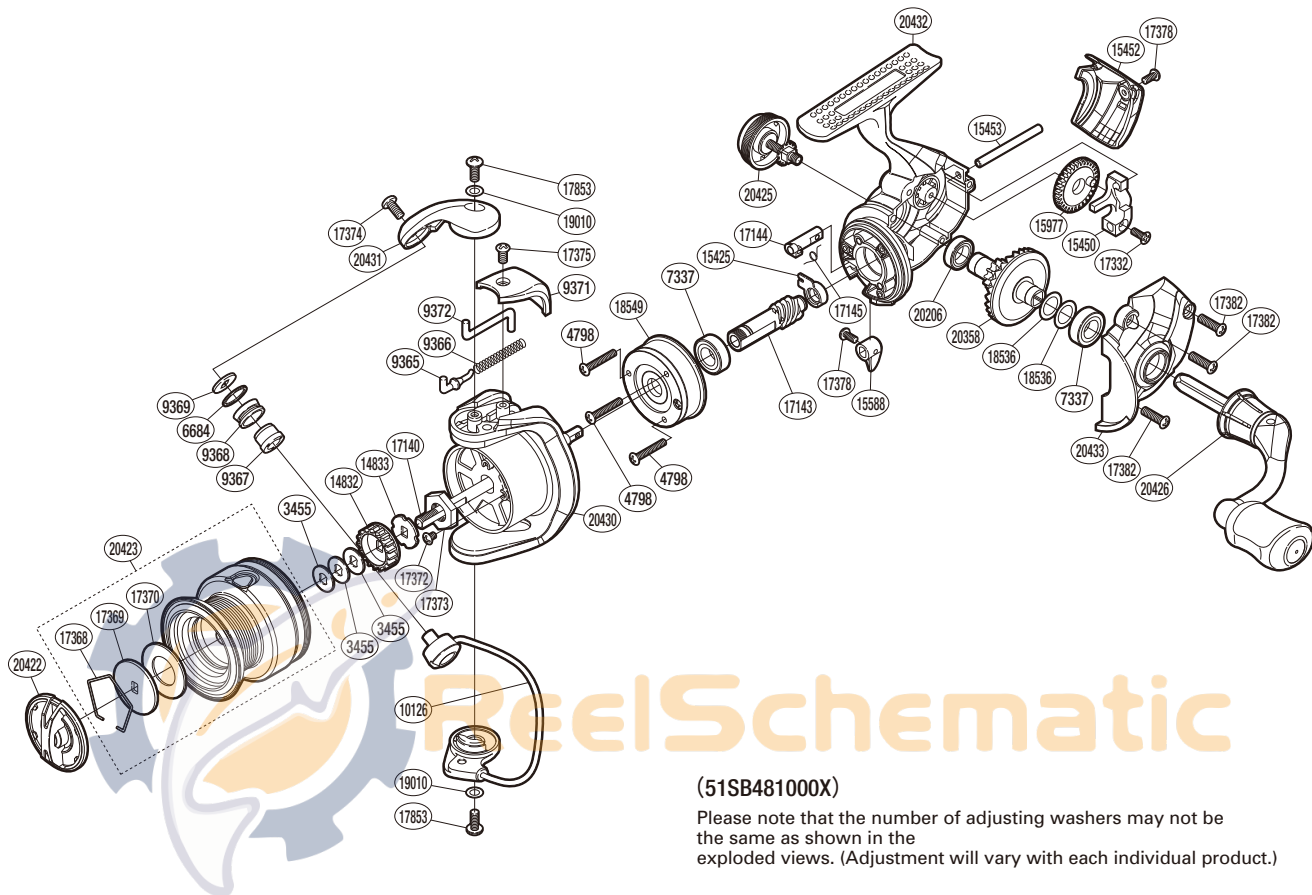

SHIMANO

SIENNA

SN1000FG

(51SB481000X)

Please note that the number of adjusting washers may not be the same as shown in the exploded views. (Adjustment will vary with each individual product.)

Part No.	Description	Part No.	Description	Part No.	Description
RD 3455	Spool Washer	RD15452	Rear Protector	RD17378	Screw
RD 4798	Screw	RD15453	Oscillating Guide	RD17382	Screw
RD 6684	Line Roller Spacer	RD15588	Anti-Reverse Lever	RD17853	Screw
RD 7337	Ball Bearing	RD15977	Oscillating Gear	RD18536	Washer
RD 9365	Bail Spring Guide	RD17140	Main Shaft	RD18549	Roller Clutch Assembly
RD 9366	Bail Spring	RD17143	Pinion Gear	RD19010	Washer
RD 9367	Line Roller Bushing	RD17144	Anti-Reverse Cam	RD20206	Ball Bearing
RD 9368	Line Roller	RD17145	Anti-Reverse Cam Spring	RD20358	Drive Gear
RD 9369	Line Roller Washer	RD17332	Screw	RD20422	Drag Knob
RD 9371	Bail Spring Cover	RD17368	Drag Washers Retainer	RD20423	Spool Assembly
RD 9372	Bail Trip Lever	RD17369	Key Washer	RD20425	Handle Screw Cap
RD10126	Bail Assembly	RD17370	Drag Washer	RD20426	Handle Assembly
RD14832	Spool Support A	RD17372	Screw	RD20430	Rotor
RD14833	Spool Support B	RD17373	Rotor Nut	RD20431	Bail Arm
RD15425	Pinion Gear Bushing	RD17374	Screw	RD20432	Body
RD15450	Oscillating Slider	RD17375	Screw	RD20433	Side Cover